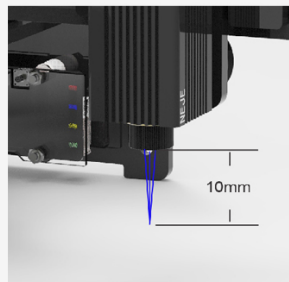

## 4Pin

4Pin laser design with temperature sensing and surge protection design can effectively extend the laser life, and the laser interface supports other machines developed by NEJE.

## PWM

The laser power, weak light power can be adjusted.

## Focus

Laser Focus Range Diagram 5mm-50mm,  
Optimum Focus 10mm .

The laser focus is easy to adjust with your hands as adjusting the laser point.