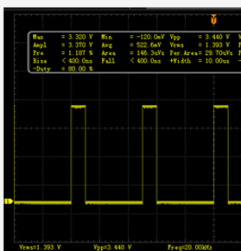

For use Dbeam, you previously can download the Neje drivers Makes eBeam technology - interactive whiteboard and collaboration solutions for education and business.. 12 1): Install You can install using the latest release - You can also compile from source (CocoaPods required).. 136 thoughts to “Signed Mac OS Driver for Winchiphead CH340 serial The engraving machine connects to dbeam but when I.. Features • Image importing • Auto-resize • Dithering or average pixel color settings • Editing of imported image • Real time progress preview of engraving image Requirements It requires an OSX Serial USB driver - I used the one from here (working on OSX Sierra 10.. Mac OS X InstallMac Download TorrentDbeam Mac Download For Windows 10 [Free Delete Recovery Software Mac](#)

## 405nm

Standard 405nm laser tube.  
405nm laser is easily absorbed by the material.  
The engraving effect is very delicate.  
Excellent grayscale engraving.

## PWM

The laser power, weak light power can be adjusted.

## Focus

Laser Focus Range Diagram 5mm-50mm,  
Optimum Focus 10mm .

The laser focus is easy to adjust with your hands as adjusting the laser point.